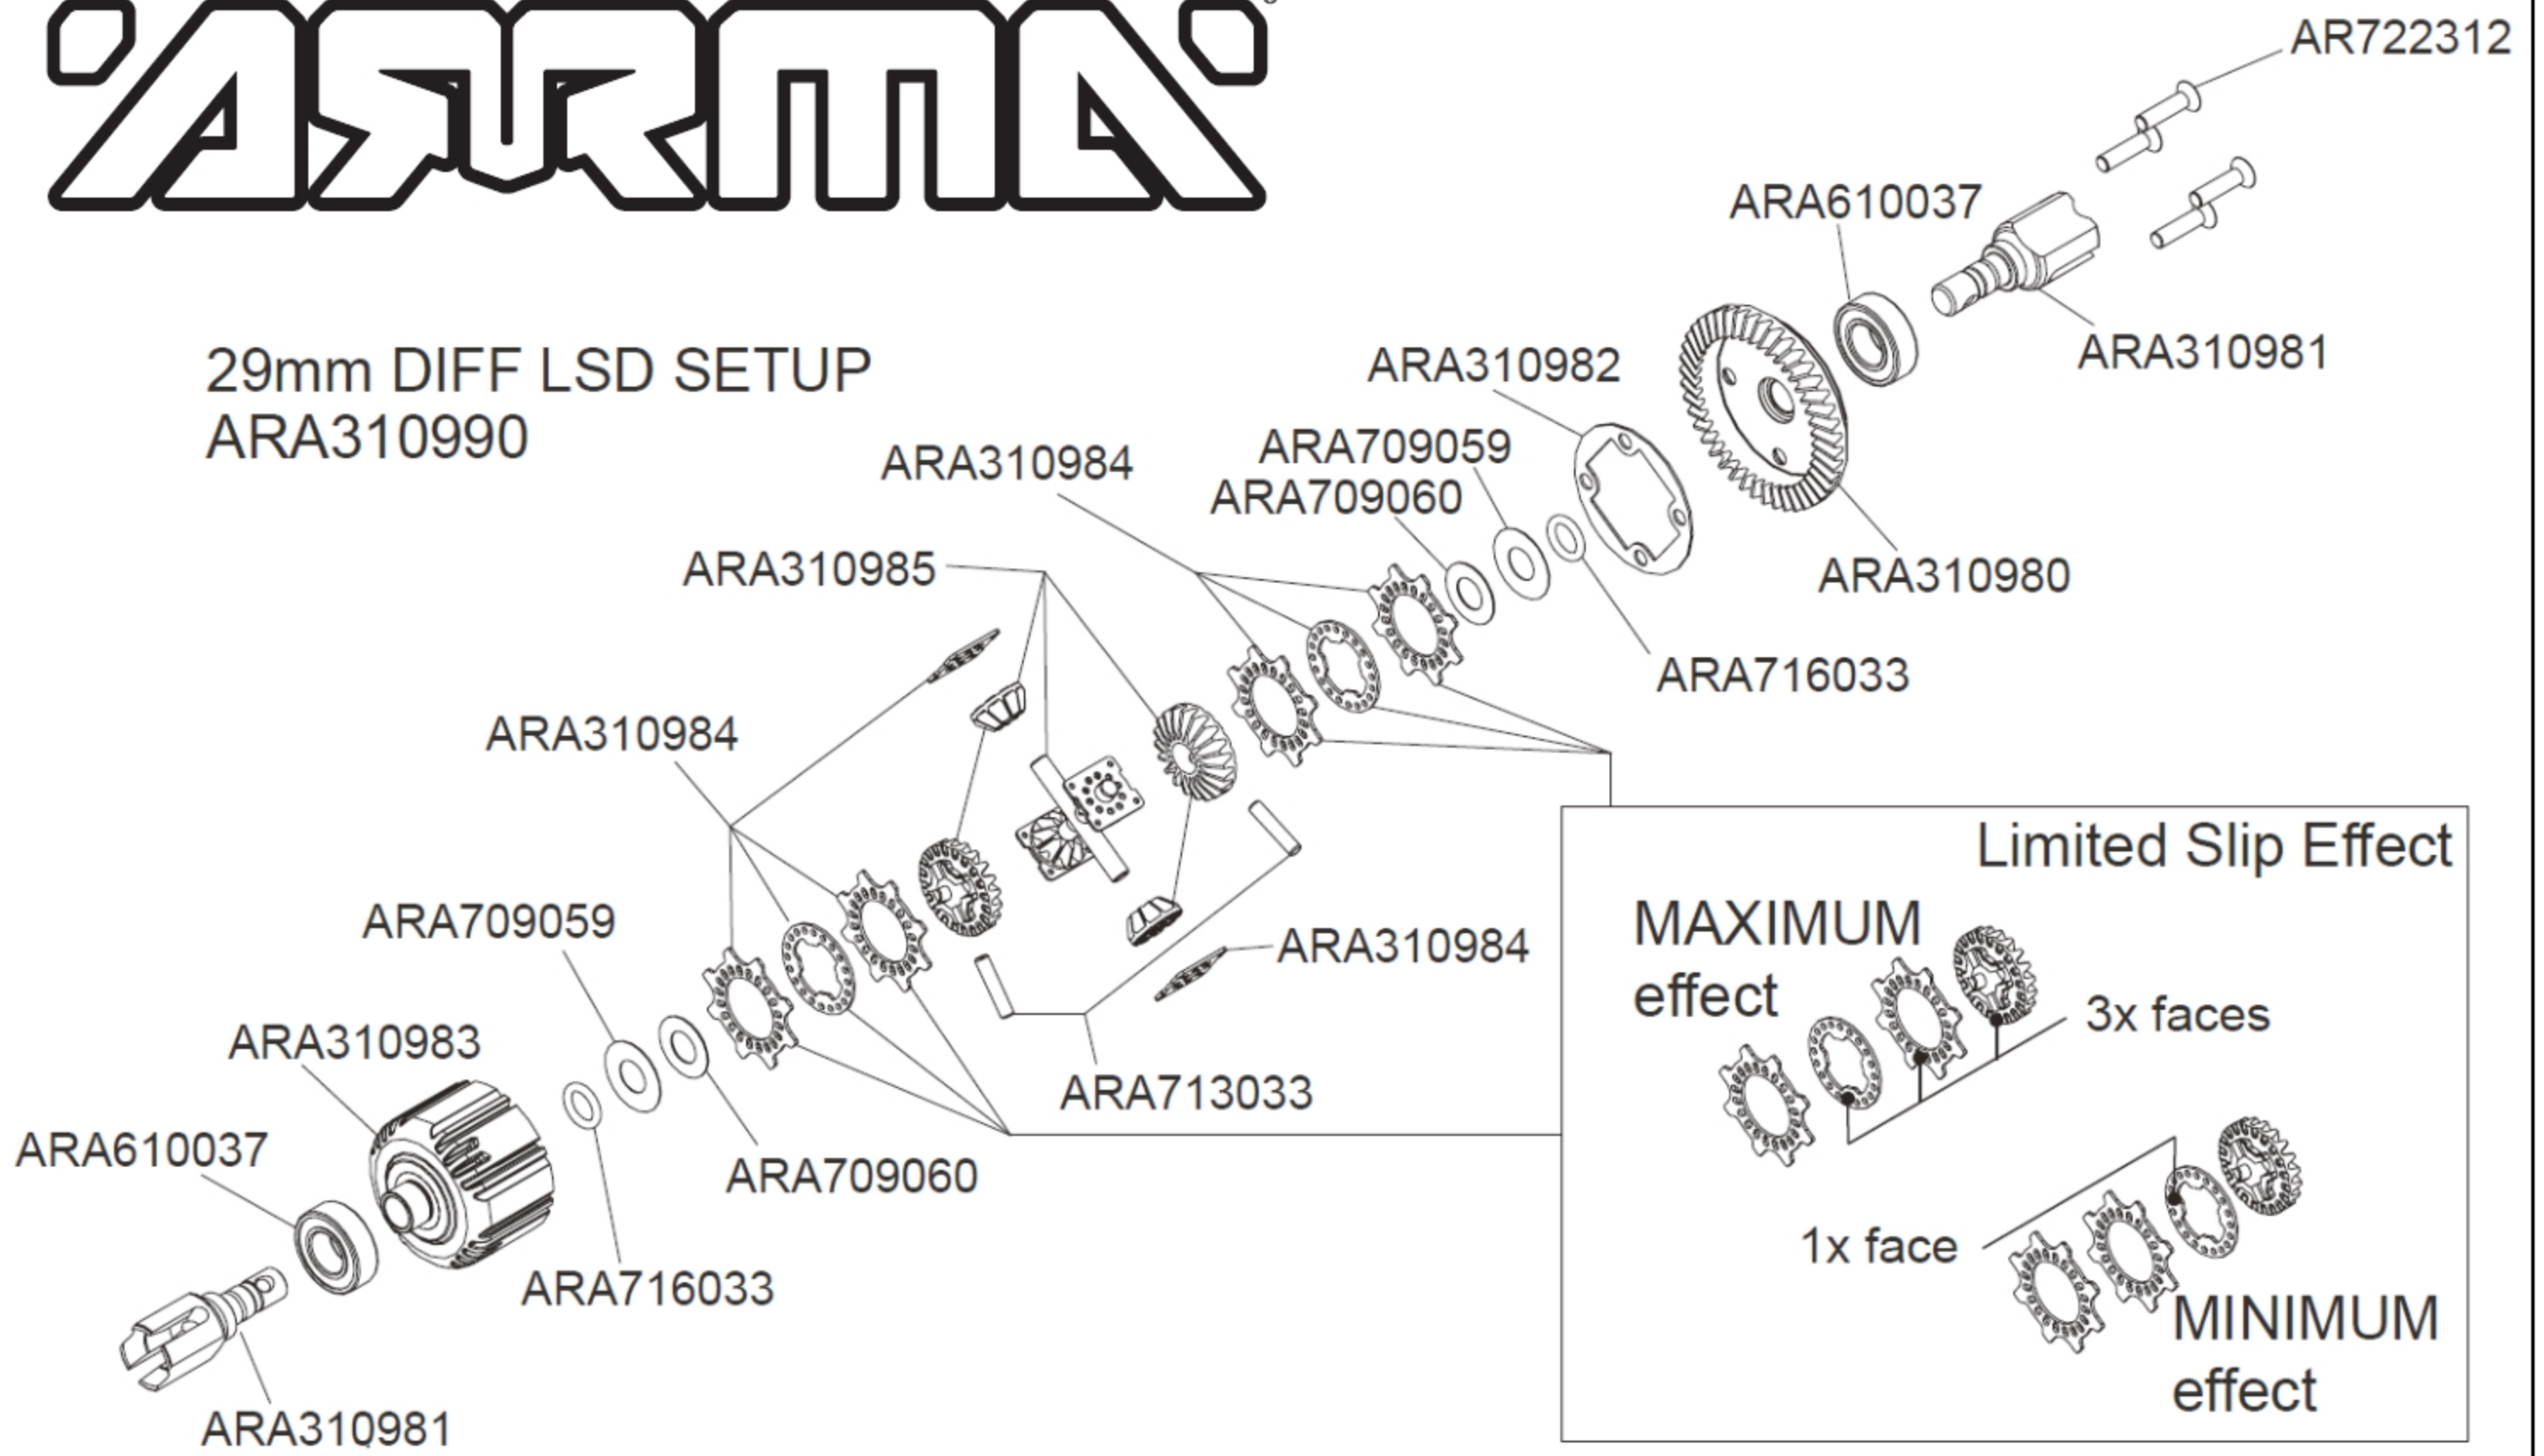

29mm DIFF LSD SETUP
ARA310990

29mm DIFF OPEN SETUP
ARA311066